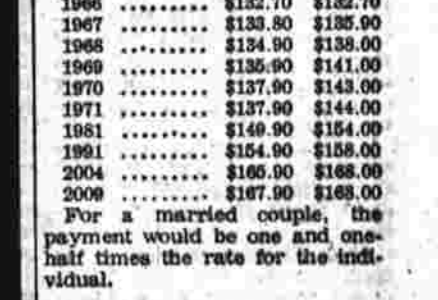

Events In State

State Soldier Killed in Viet North CANAAN (AP)—The family of Army Sgt. Paul J. Bruno, 28, has been notified of his death in action in Viet Nam.

Pioneer Parachute's Proposed New Buckland Plant

A scale model of the proposed, new Pioneer Parachute plant in the Buckland Industrial Park, shows a lot size of 15 acres, on which will be built a two-story, 16,000 square foot administration building and a one-story, 60,000 square foot factory building.

Good Reason

LEXINGTON, Va. (AP) — A housewife returned home to find a note pinned to her door that read: "Dear Mom, we had to write our parents before we could say I wanted to go to Toronto."

Priest Takes Protestant School Post

CHICAGO (AP)—The Rev. John McKenzie, a Roman Catholic priest, credits the Ecumenical Council for his appointment to teach in a Protestant divinity school.

Minority Groups Blamed for 'War'

BOGALUSA, La. (AP)—Militants on both sides poised in a tense lull in the civil rights fight today while lawyers carried on a legal skirmish.

Guns, Bells Salute New Greek Princess

CORFU, Greece (AP)—Joy swept Greece today as the world's youngest queen, 18-year-old Anne-Marie, gave birth to her first child, a girl weighing 9 pounds, 11 ounces.

Tangier Island Finds a Doctor

TANGIER ISLAND, Va. (AP)—An eight-month search by radio, television, newspapers and medical journals has ended in a doctor's arrival on the island.

Mrs. Arthur Hoenig, shown at work in a delicatessen announced yesterday she is a candidate for mayor of New York City.